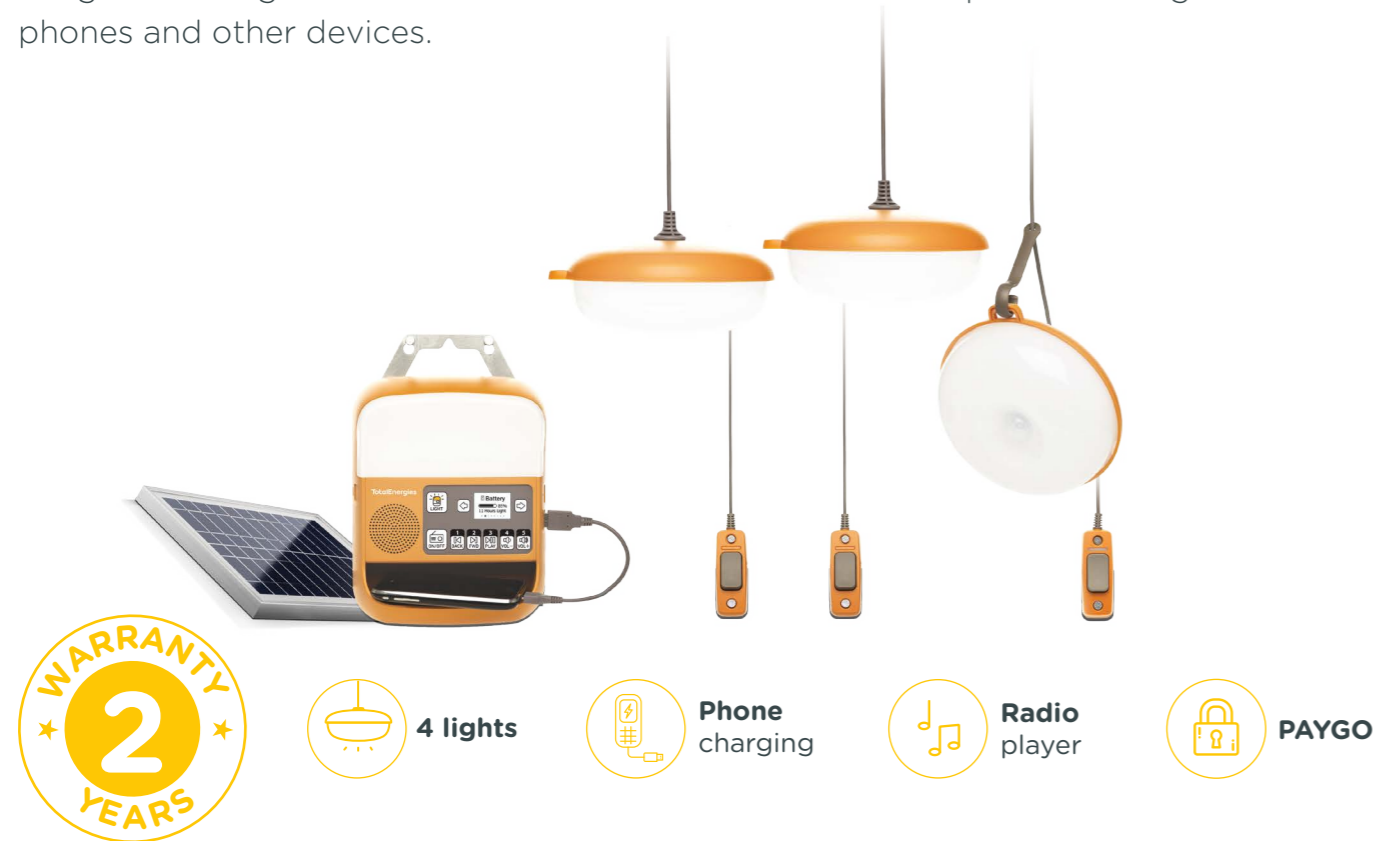

## Solar-powered light, charging & radio system

The **Home+ Sunshine** brings modern lighting, mobile charging and entertainment to off-grid homes. The three hanging lights provide overhead multi-room lighting - including one with a motion-activated security setting. The control box contains an integrated 4<sup>th</sup> light as well as in-built FM radio and two USB ports to charge mobile phones and other devices.