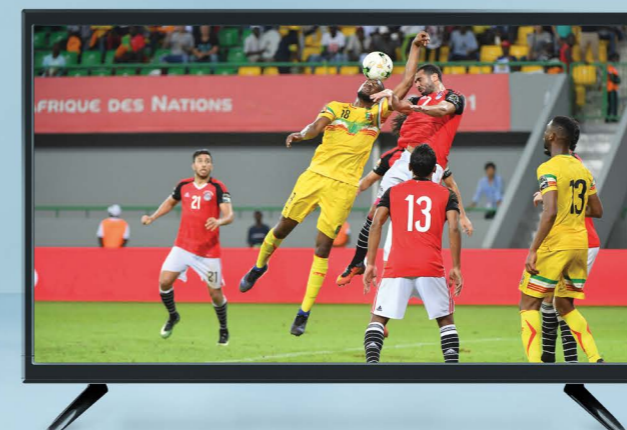

Home+ Sunshine 24" TV

Solar-powered light, charging & entertainment system

The **Home+ Sunshine 24" TV** delivers high-capacity power, storage and an efficient TV for modern homes. Featuring a 50 W solar panel and 115 Wh control box, users can charge mobile devices and run the included television for on-demand connectivity and entertainment.

4 lights

Phone charging

HD TV 24"

PAYGO

Specifications

Battery	14.8 V, 7.8 Ah, 115 Wh, Li-NMC battery hub with digital display
Solar panel	50 W, polycrystalline
Lamps	4x hangings lights with individual switch, including one with motion-sensor
TV	24" HD TV - DVB-S2, DVB-T2/C, USB, 2x HDMI, CI/CAM card
Brightness - all lights at 100%	High: 800 lumens | Low: 160 lumens
Working time - all lights + TV	High: 16 hours | Low: 80 hours | TV: 11 hours
Outputs	2x USB charge out | 2x 12 V with PAYG authentication | 1x 12 V
PayGo	Token generation system compatible with multiple PayGo platforms

This product meets **Lighting Global** quality standards

Home+ Sunshine 24" TV

Fully adjustable lamp brightness

- ✓ Up to **800 lumens** and light for 4 rooms
- ✓ **3 dimming** levels available
- ✓ One lamp with **motion sensor**

Efficient battery with superior runtime

- ✓ Gives many hours of light: **up to 80 hours!**
- ✓ Charges up to **2 phones**
- ✓ Power your home! **115 Wh** of storage

Solar powered TV with low consumption

- ✓ **24" Television:** large viewing screen for your home
- ✓ Multiple video modes: satellite, USB video, and HD broadcast