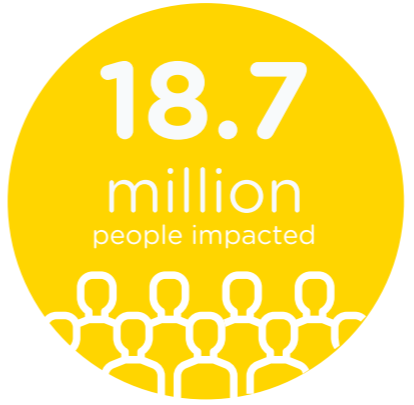

Access to energy program at TotalEnergies

Providing reliable and affordable solar solutions

TotalEnergies is active in more than 130 countries. The company puts sustainable development in all its dimensions at the heart of its projects and operations to contribute to the well-being of people.

Because energy is vital and drives progress, it must be available to everyone. However, this access is still a daily challenge for 759 million* people who live without access to electricity. In this context, **our teams are committed to provide energy that is ever more affordable, clean, reliable and accessible to as many people as possible.**

In 2010, TotalEnergies launched the access to energy program and since 2018 we provide our own range of Sunshine solar solutions, in station or through partners.

Our objective:

25 million people impacted by 2025

For further information, visit our website accesstoenergy.totalenergies

Sources: Tracking SDG 7, The Energy Progress Report 2021 - indicator 2019. TotalEnergies - October 2021 indicators.