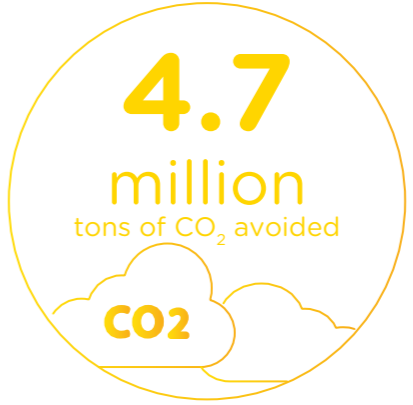

Access to energy program at TotalEnergies

Providing reliable and affordable solar solutions

TotalEnergies is active in more than 130 countries. The company puts sustainable development in all its dimensions at the heart of its projects and operations to contribute to the well-being of people.

Because energy is vital and drives progress, it must be available to everyone. However, this access is still a daily challenge for 759 million* people who live without access to electricity. In this context, **our teams are committed to provide energy that is ever more affordable, clean, reliable and accessible to as many people as possible.**

In 2010, TotalEnergies launched the access to energy program and since 2018 we provide our own range of Sunshine solar solutions, in station or through partners.

Our objective:

25 million people impacted by 2025

For further information, visit our website accesstoenergy.totalenergies

Sources: Tracking SDG 7, The Energy Progress Report 2021 - indicator 2019. TotalEnergies - October 2021 indicators.